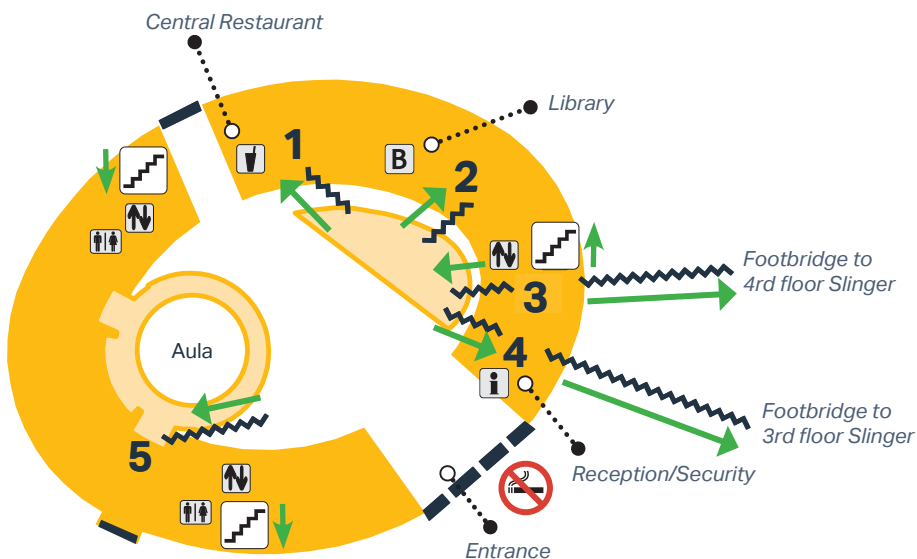

WALKING ROUTES STAIRS OVAAL GROUND FLOOR